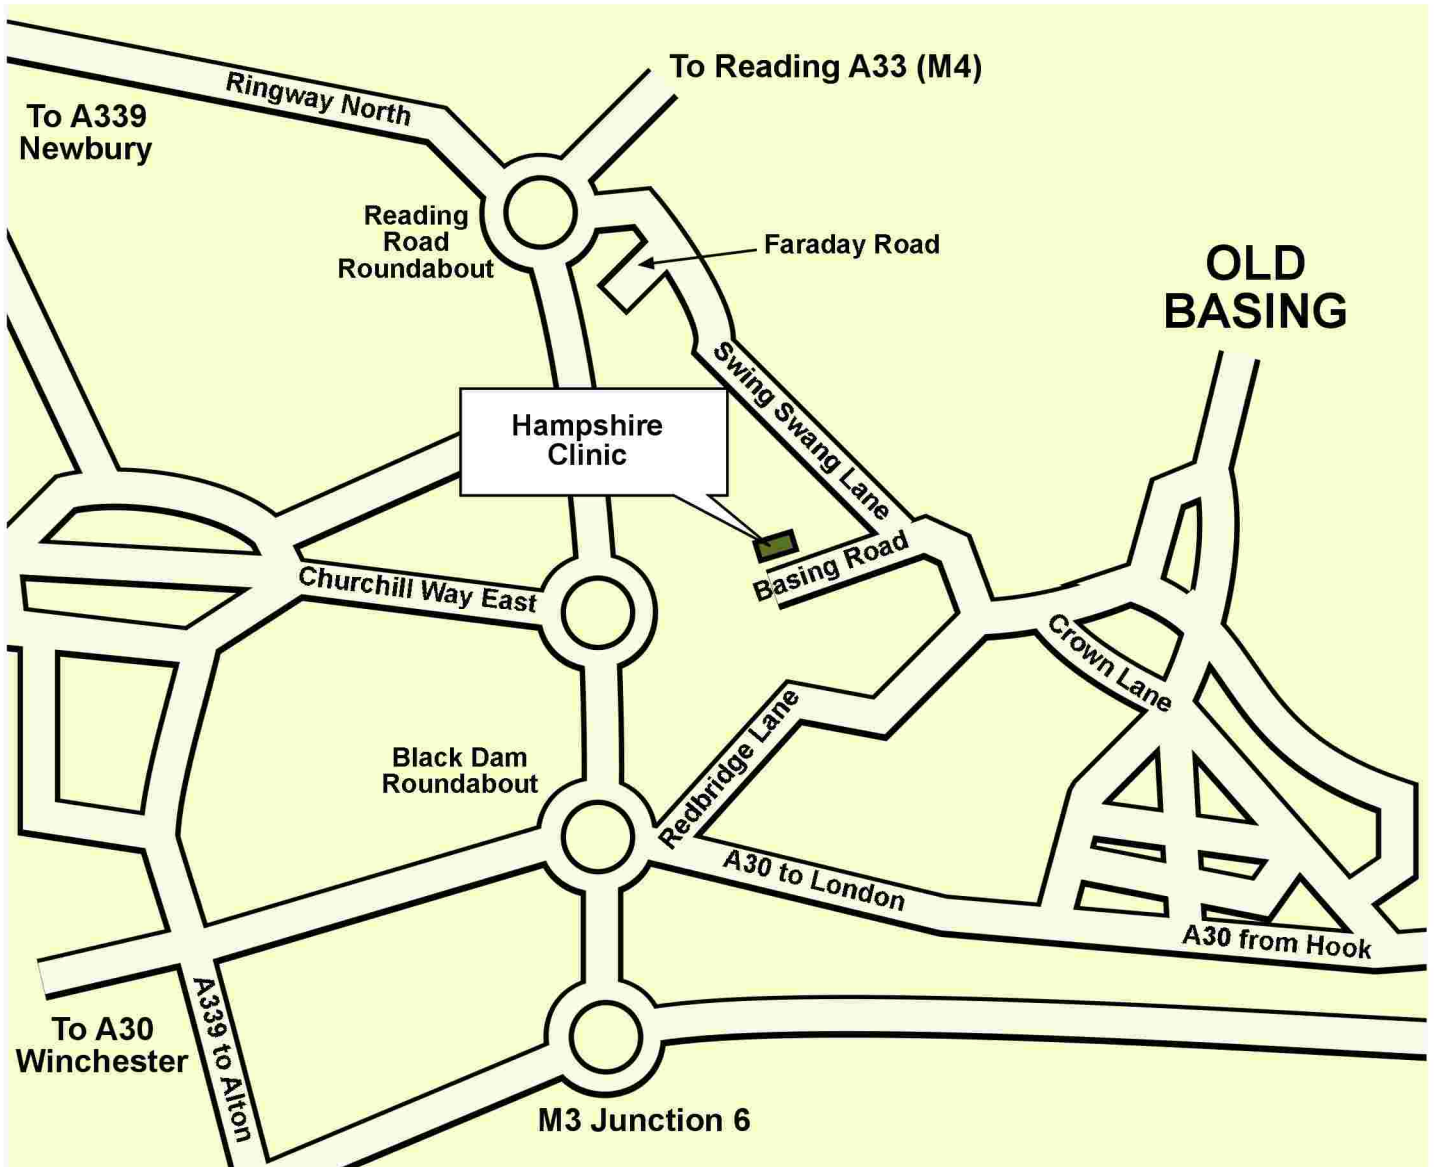

**The Hampshire Clinic**  
Basing Road  
Old Basing  
Basingstoke  
Hants  
RG24 7AL

### **Directions to the Hampshire Clinic**

Travel on the A339 Ringway North to Reading Road (A33) Roundabout and exit via Faraday Road and Swing Swang Lane toward Old Basing and Basing House.

Prepare to turn sharp right immediately after going under the bridge at the end of Swing Swang Lane. The clinic is 300 yards on your right down Basing Road.